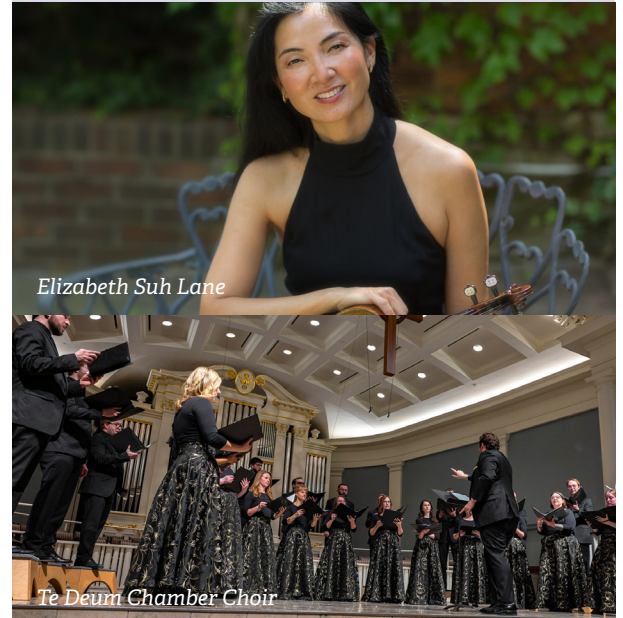

SEPTEMBER

1. **14** **2nd Thursday Recital:** Elizabeth Suh Lane, violin
   12:15 p.m., Mission Campus
2. **17** **Te Deum Chamber Choir** presents *Truer Words*
   3 p.m., Mission Campus • Tickets at te-deum.org
3. **24** Benefit concert for Christ the King Catholic Church Choir School with **Doug O'Neill, organ** • 3 p.m., Mission Campus

OCTOBER

1. **8** **Kansas City Wind Symphony** presents *Myths & Legends*
   7 p.m., Mission Campus
2. **12** **2nd Thursday Recital:** Tabitha Reist-Steiner, harp & Alyssa Toepfer, soprano • 12:15 p.m., Mission Campus
3. **21** **VOCES8** • 7:30 p.m., Mission Campus
   Tickets at chambermusic.org
4. **29** **Kansas City Kansas Community College Chamber Choir** presents jazz mass *Missa Lucis* • 3 p.m., Mission Campus

NOVEMBER

1. **9** **2nd Thursday Recital:** Cameron Rolling, baritone & Antioch Campus music director • 12:15 p.m., Mission Campus
2. **12** **Encore KC Chorale** • 3 p.m., Antioch Campus
3. **19** **Kansas City Wind Symphony** presents *Hidden Gems*
   3 p.m., Mission Campus

DECEMBER

1. **3** **Community Messiah Sing Along** • 5 p.m., Antioch Campus
2. **14** **2nd Thursday Recital:** Theo Musick, marimba
   12:15 p.m., Mission Campus
3. **17** **Tidings of Joy!** with the Village Choirs and the Fountain City Brass Band • 3 & 6 p.m., Mission Campus
4. **19** **Te Deum Chamber Choir** presents *Lessons & Carols for Today* • 7 p.m., Mission Campus • Tickets at te-deum.org

VILLAGE CHURCH
Music Ministry

Visit villagepres.org/music for concert details

Village Church
Music & Arts

FALL 2023 CONCERT SERIES

Elizabeth Suh Lane